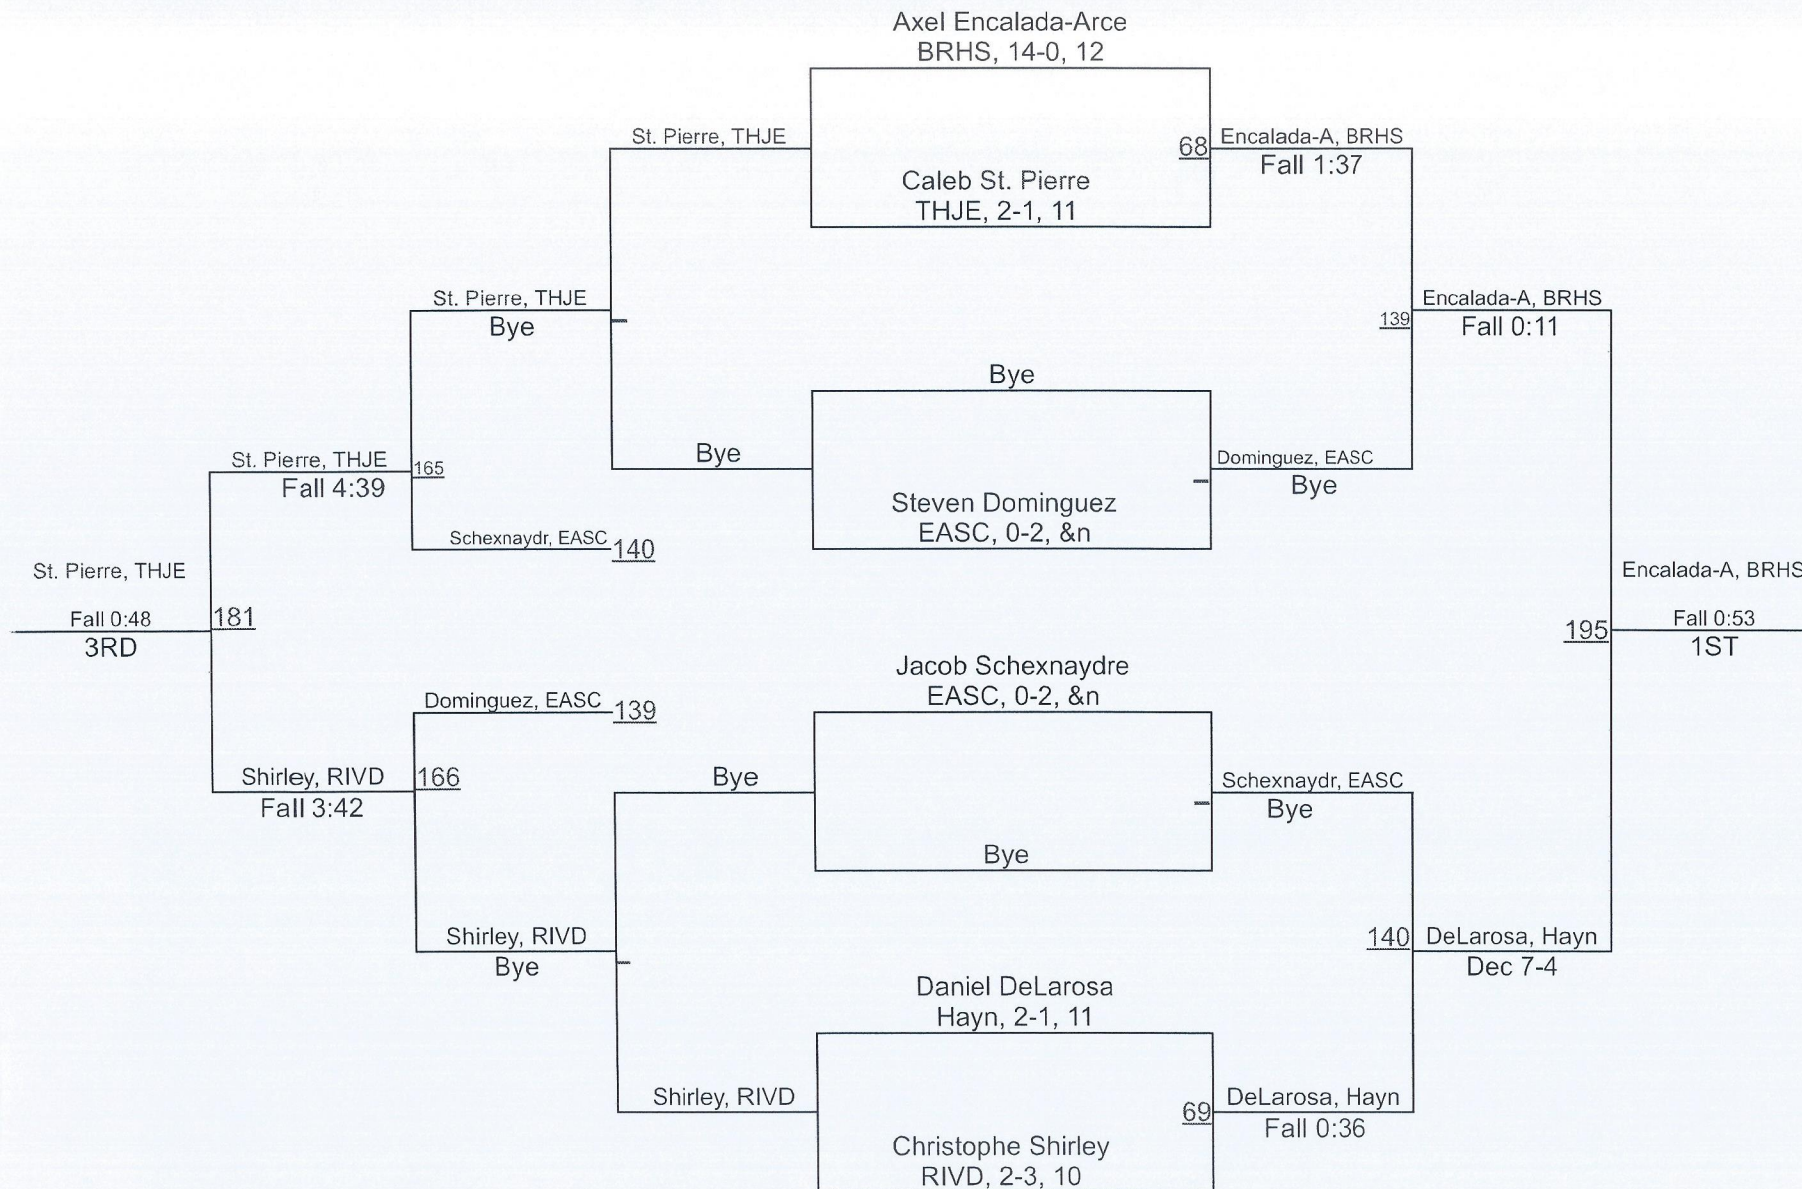

37th George Trygg Wrestling Memorial

182

37th George Trygg Wrestling Memorial

195

37th George Trygg Wrestling Memorial

220

37th George Trygg Wrestling Memorial

285