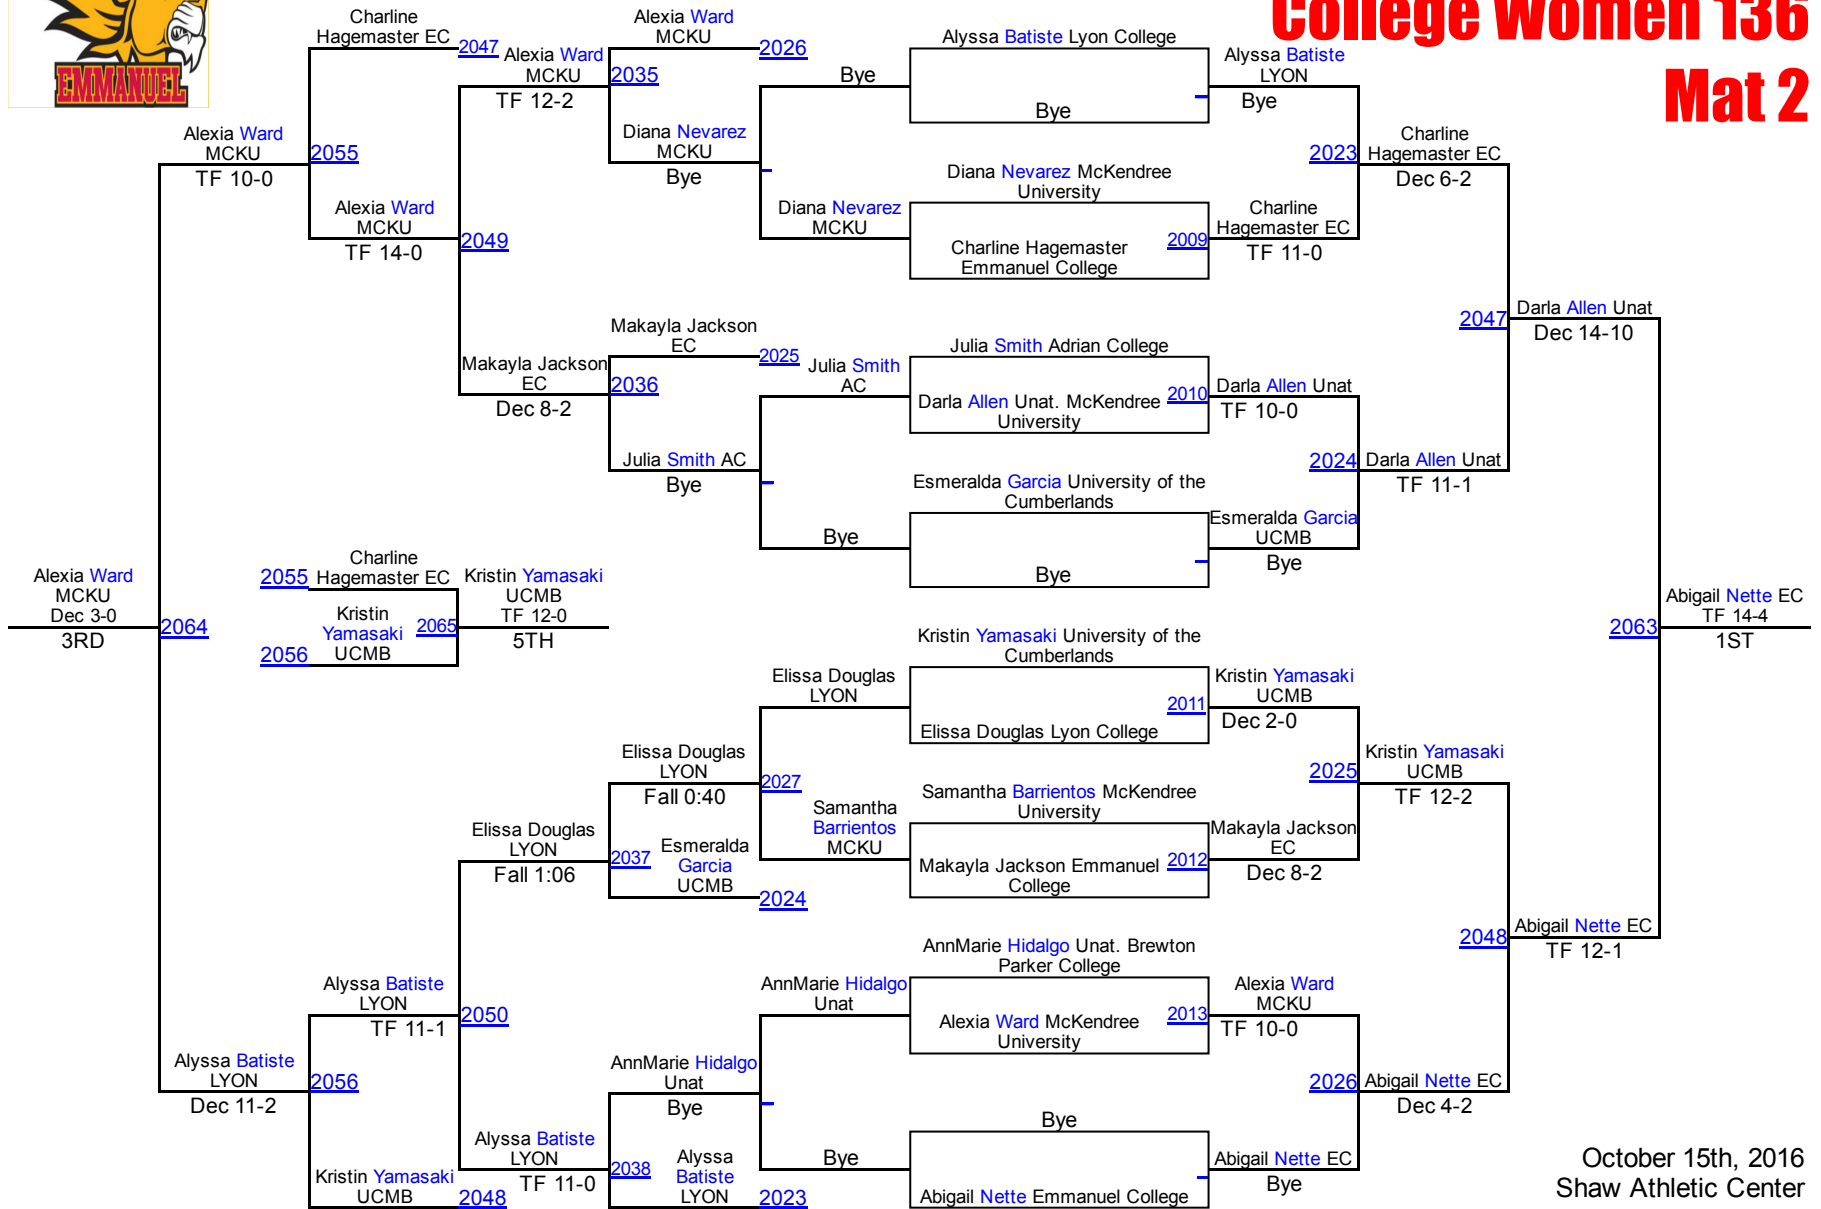

Emmanuel College Women's Open

College Women 136

Mat 2

October 15th, 2016
Shaw Athletic Center