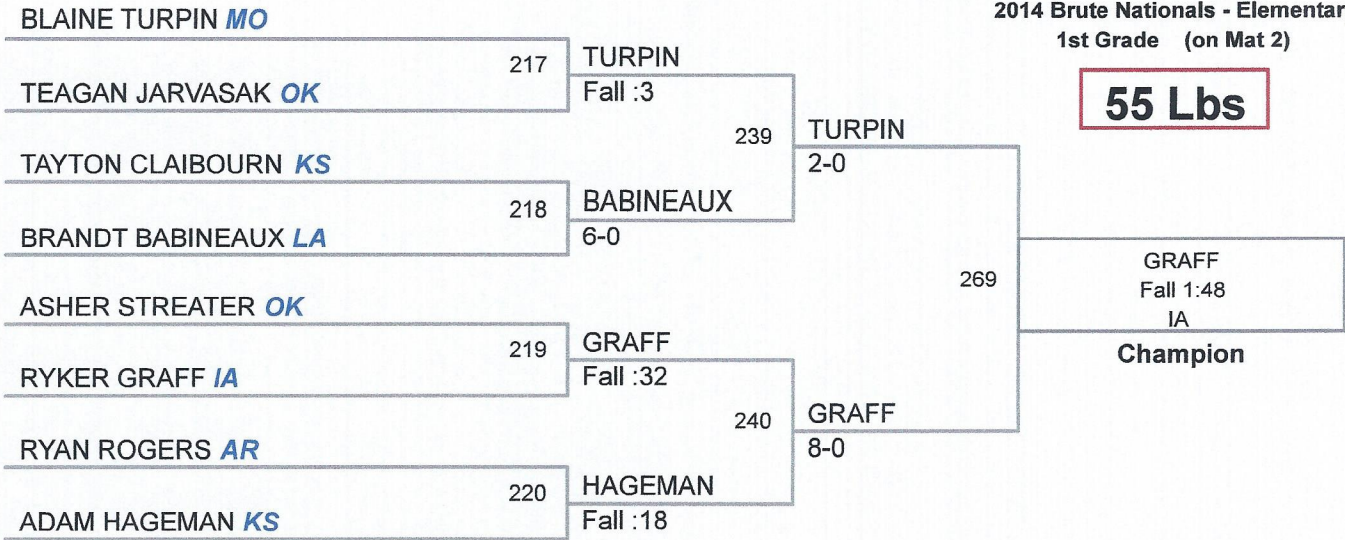

2014 Brute Nationals - Elementary
1st Grade (on Mat 2)

55 Lbs