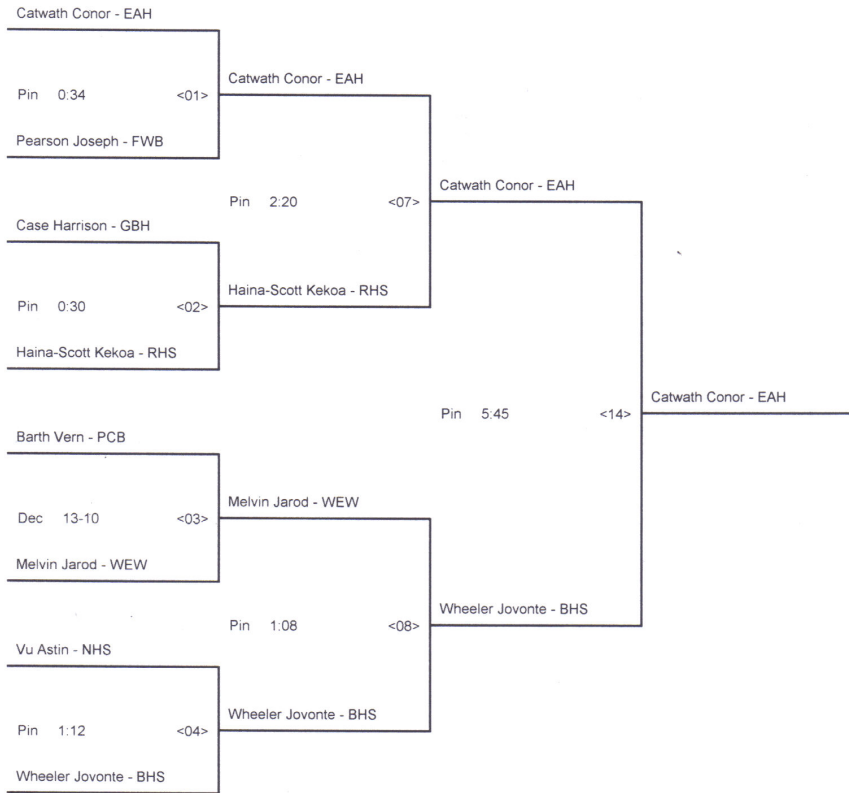

CHAMPIONSHIP BRACKET - 285 SOTH WALTON BORDER WARS DAY 2

QUARTER-FINALS SEMI-FINALS FINALS

CONSOLATION BRACKET - 285 SOTH WALTON BORDER WARS DAY 2

QUARTER-FINALS SEMI-FINALS FINALS