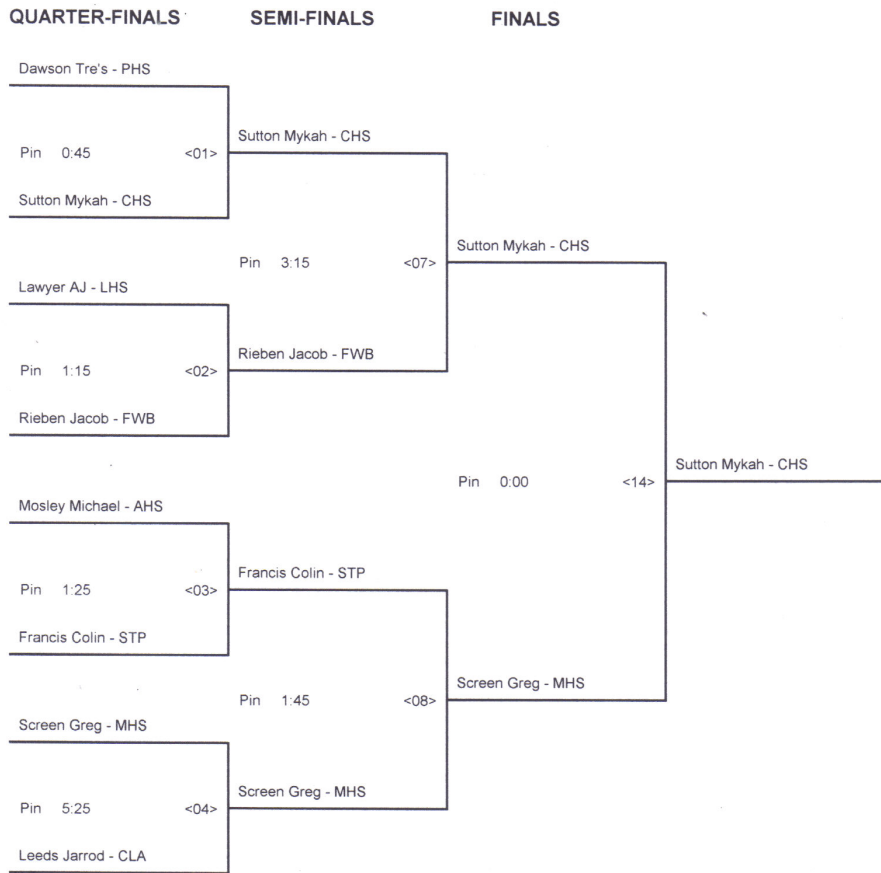

# CHAMPIONSHIP BRACKET - 220 SOTH WALTON BORDER WARS DAY 2

# CONSOLATION BRACKET - 220 SOTH WALTON BORDER WARS DAY 2