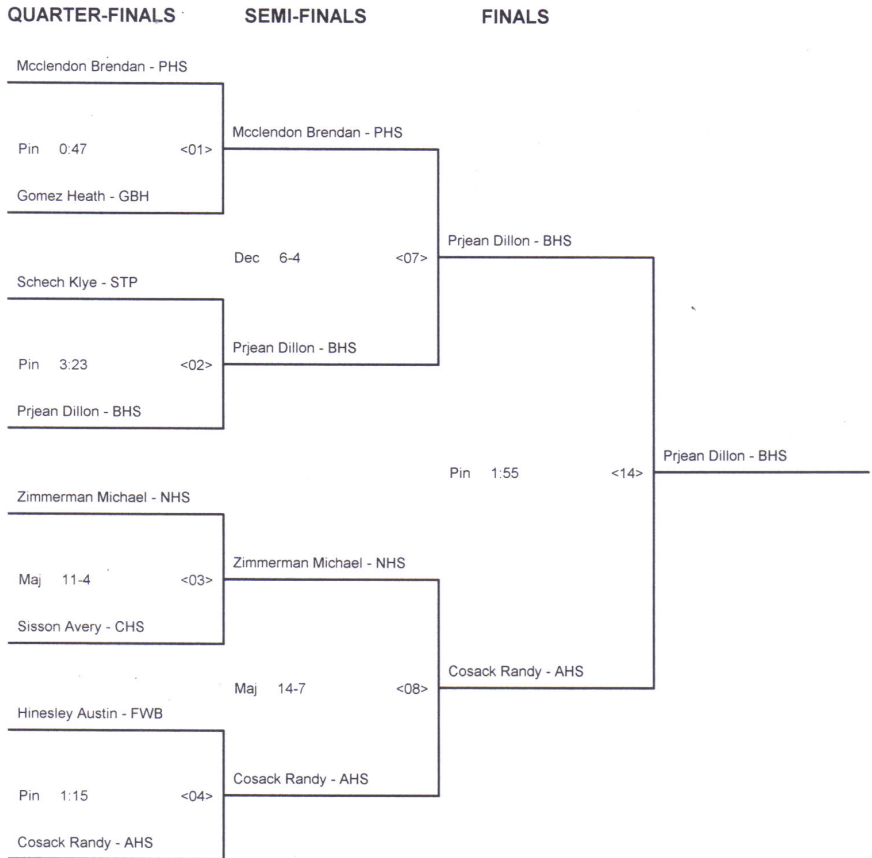

CHAMPIONSHIP BRACKET - 195 SOTH WALTON BORDER WARS DAY 2

CONSOLATION BRACKET - 195 SOTH WALTON BORDER WARS DAY 2