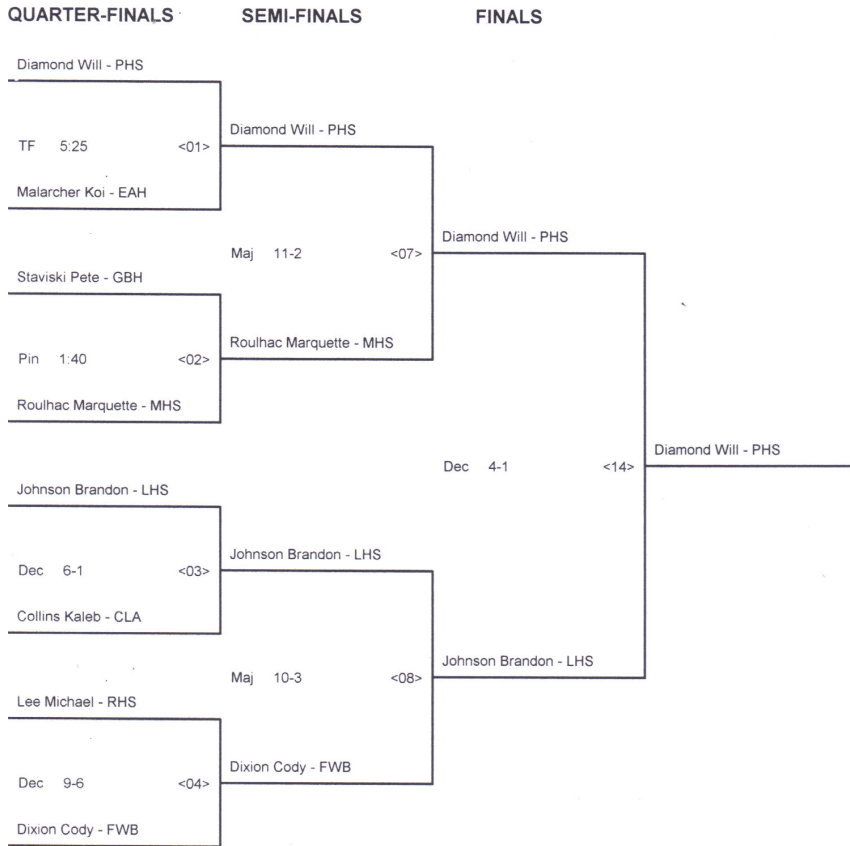

CHAMPIONSHIP BRACKET - 182 SOTH WALTON BORDER WARS DAY 2

CONSOLATION BRACKET - 182 SOTH WALTON BORDER WARS DAY 2