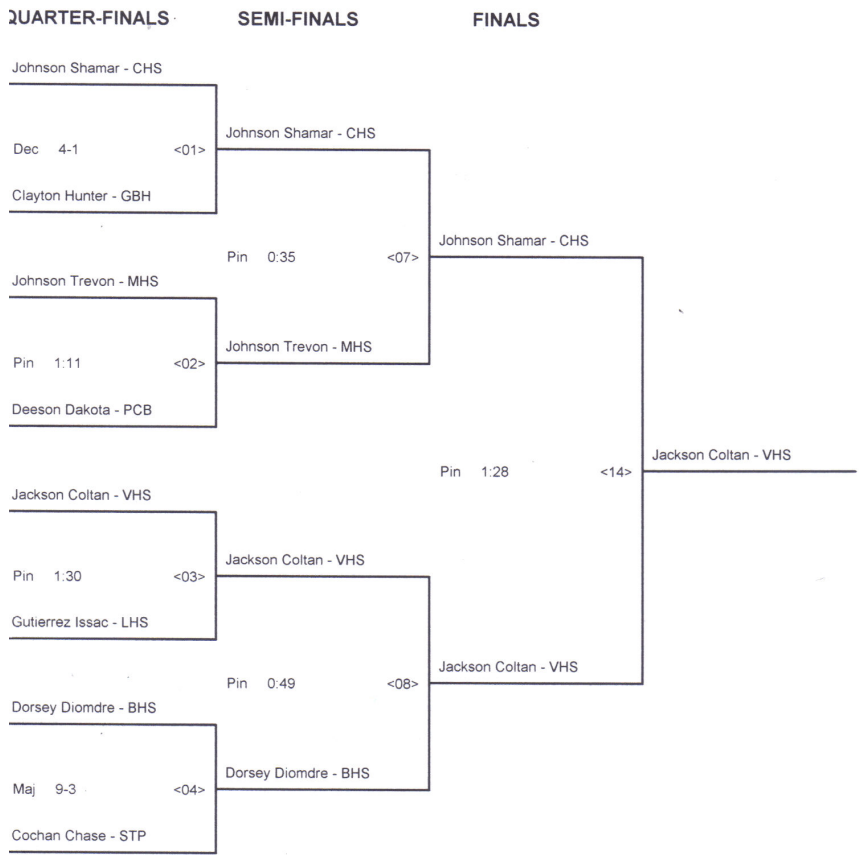

## CHAMPIONSHIP BRACKET - 170 SOTH WALTON BORDER WARS DAY 2

## CONSOLATION BRACKET - 170 SOTH WALTON BORDER WARS DAY 2