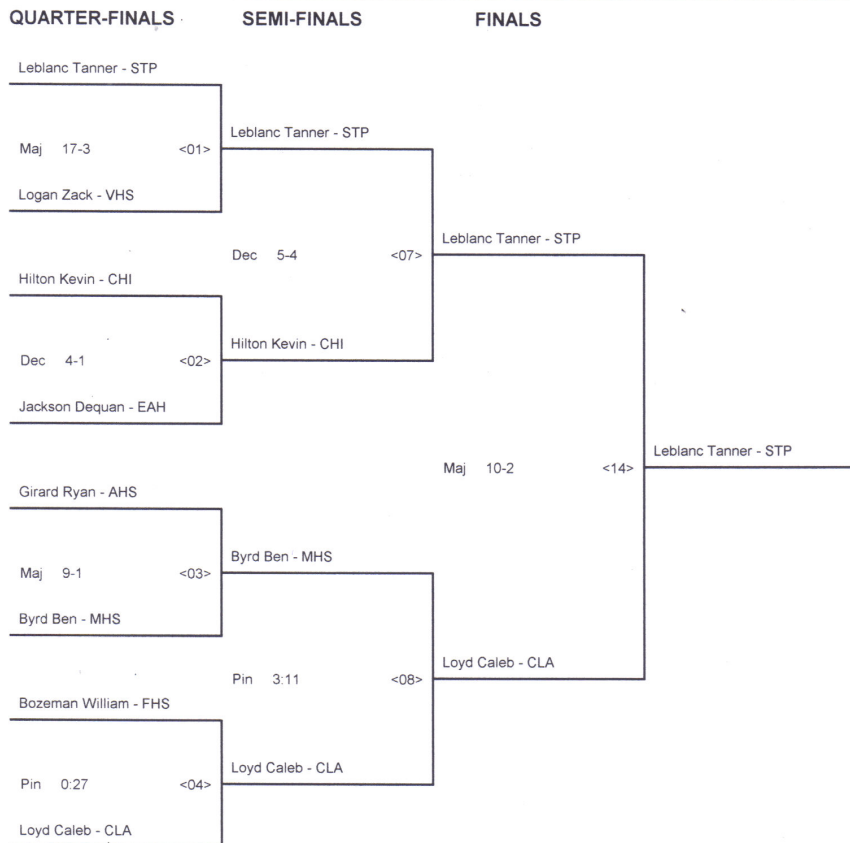

## CHAMPIONSHIP BRACKET - 160 SOTH WALTON BORDER WARS DAY 2

## CONSOLATION BRACKET - 160 SOTH WALTON BORDER WARS DAY 2