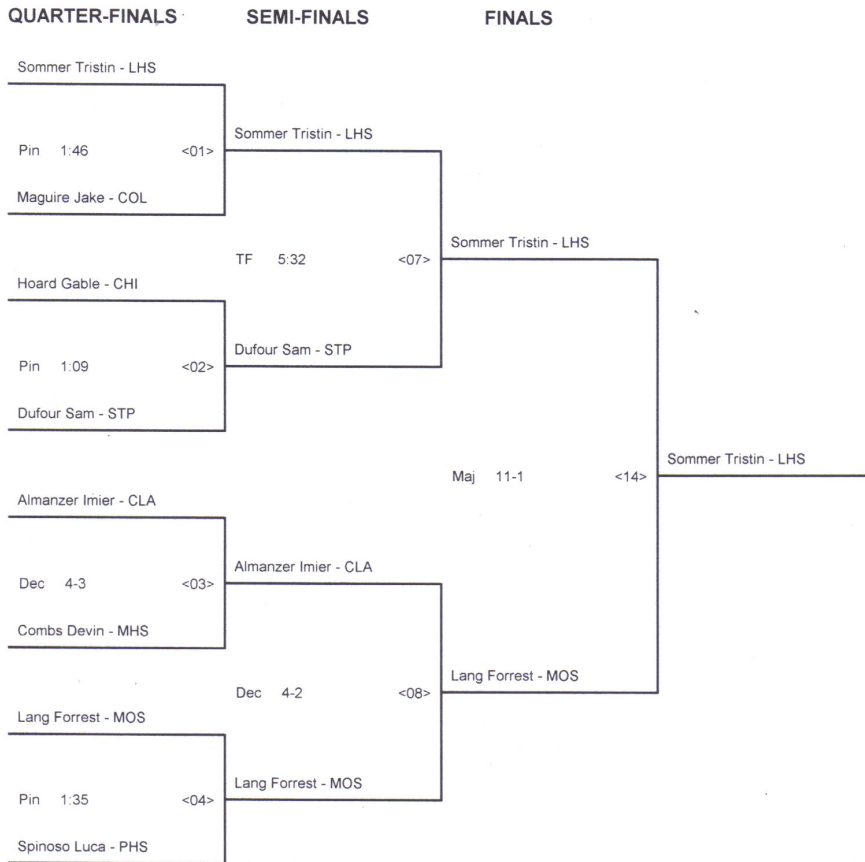

CHAMPIONSHIP BRACKET - 152 SOTH WALTON BORDER WARS DAY 2

CONSOLATION BRACKET - 152 SOTH WALTON BORDER WARS DAY 2