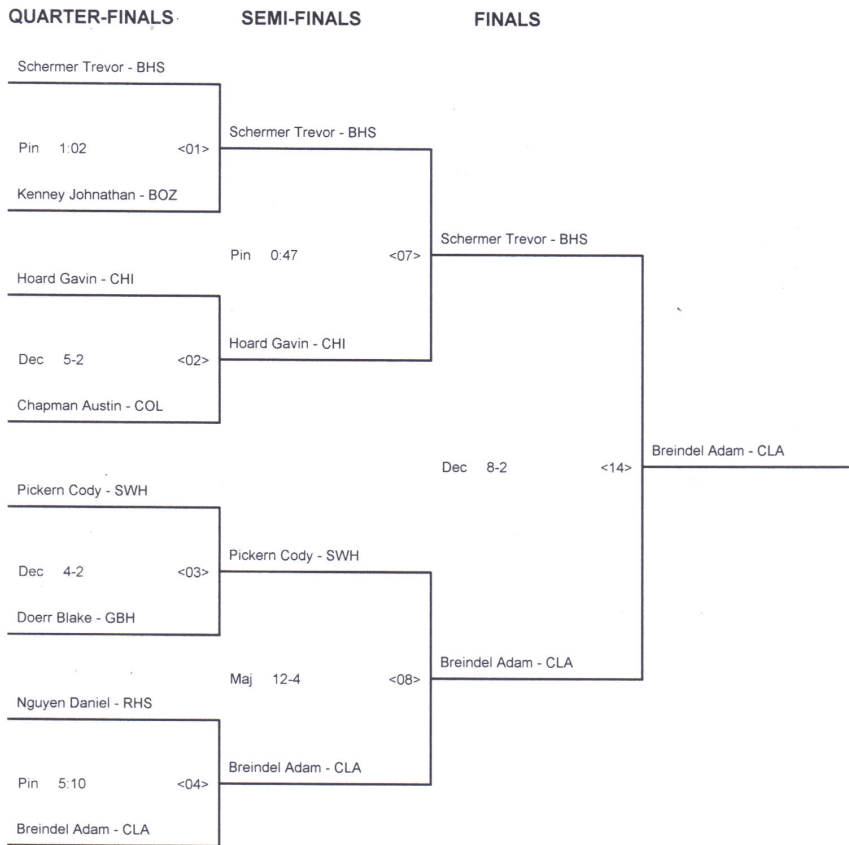

## CHAMPIONSHIP BRACKET - 145 SOTH WALTON BORDER WARS DAY 2

## CONSOLATION BRACKET - 145 SOTH WALTON BORDER WARS DAY 2