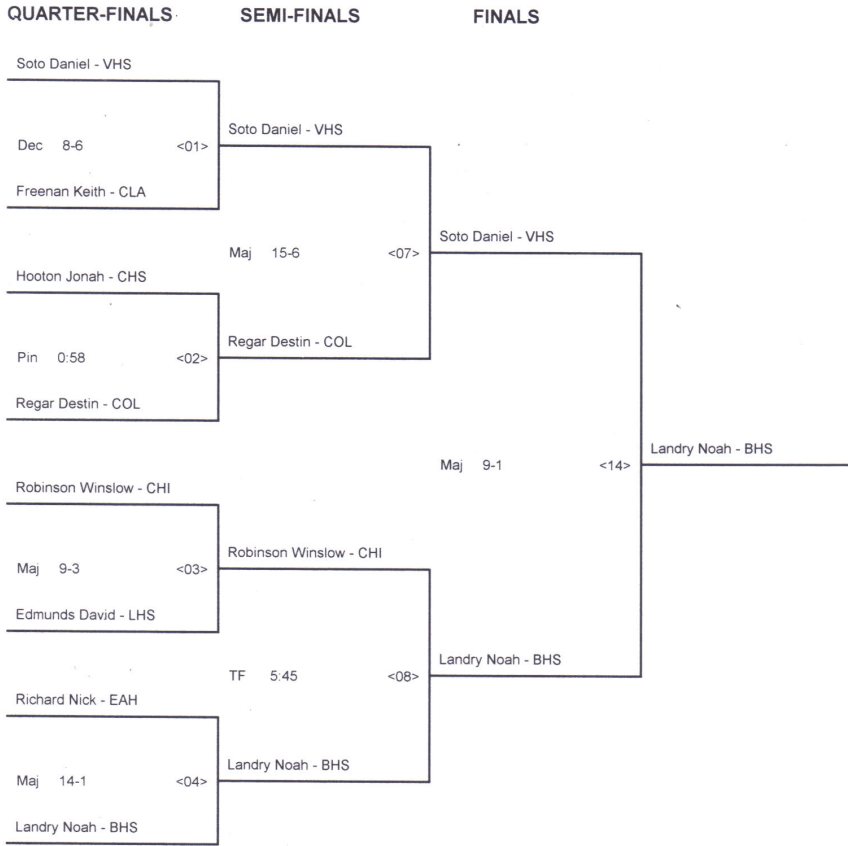

# CHAMPIONSHIP BRACKET - 138 SOTH WALTON BORDER WARS DAY 2

# CONSOLATION BRACKET - 138 SOTH WALTON BORDER WARS DAY 2