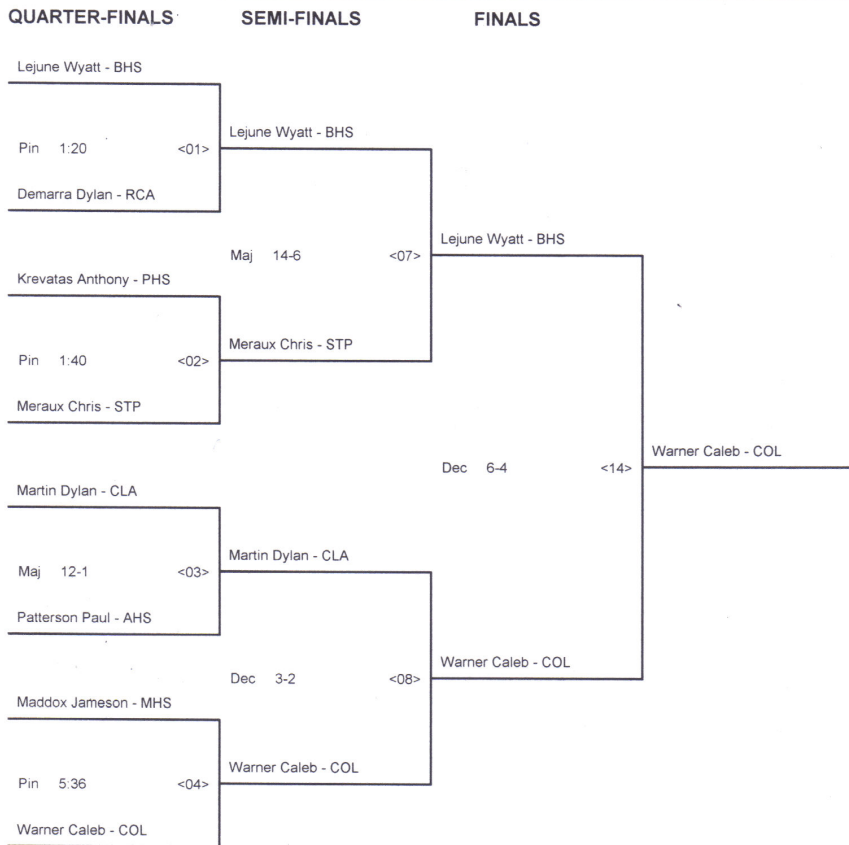

CHAMPIONSHIP BRACKET - 132 SOTH WALTON BORDER WARS DAY 2

CONSOLATION BRACKET - 132 SOTH WALTON BORDER WARS DAY 2