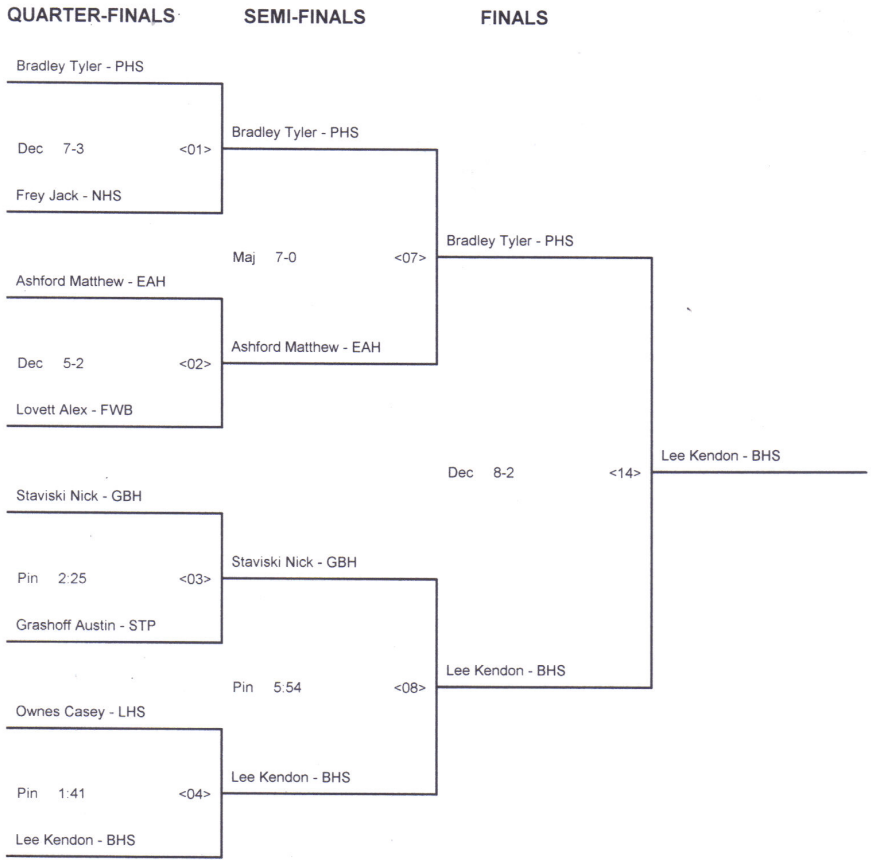

CHAMPIONSHIP BRACKET - 126 SOTH WALTON BORDER WARS DAY 2

CONSOLATION BRACKET - 126 SOTH WALTON BORDER WARS DAY 2