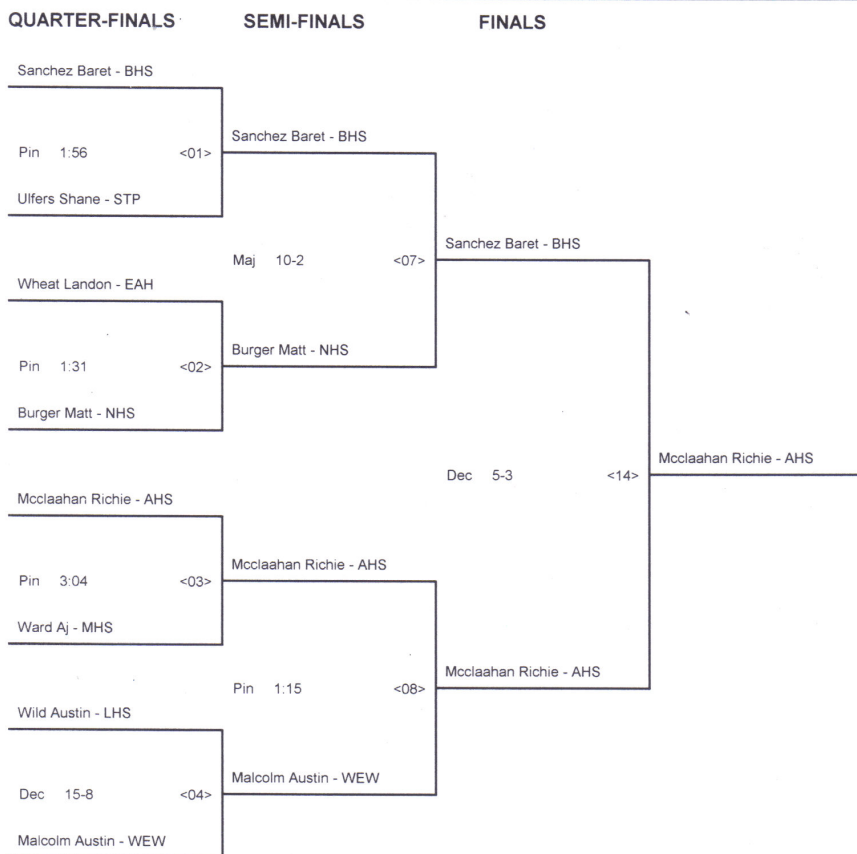

CHAMPIONSHIP BRACKET - 120 SOTH WALTON BORDER WARS DAY 2

CONSOLATION BRACKET - 120 SOTH WALTON BORDER WARS DAY 2