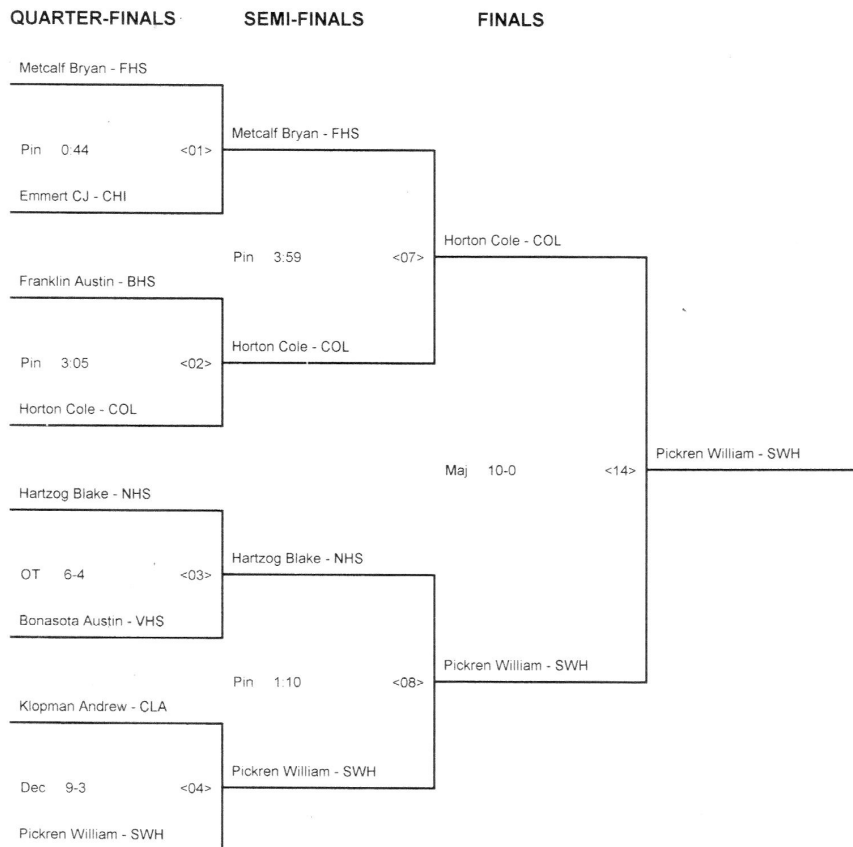

CHAMPIONSHIP BRACKET - 106 SOTH WALTON BORDER WARS DAY 2

CONSOLATION BRACKET - 106 SOTH WALTON BORDER WARS DAY 2